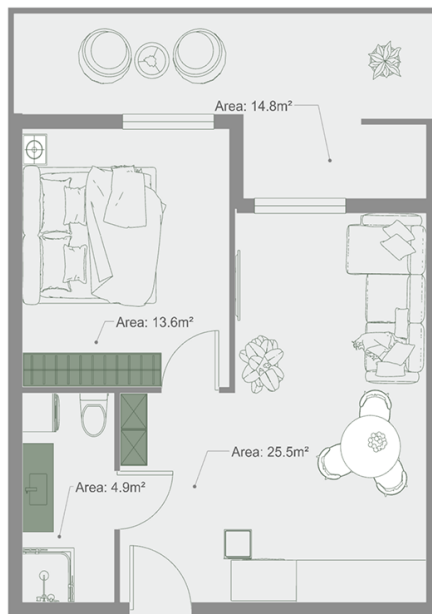

Apartment # 59

Total area: 59.8 m²
Balcony: 14.8 m²

Internal area: 45 m²