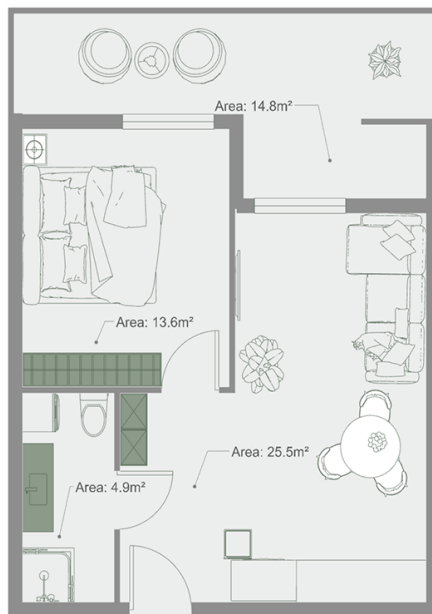

## Apartment # 59

**Total area: 59.8 m<sup>2</sup>**  
**Balcony: 14.8 m<sup>2</sup>**

**Internal area: 45 m<sup>2</sup>**