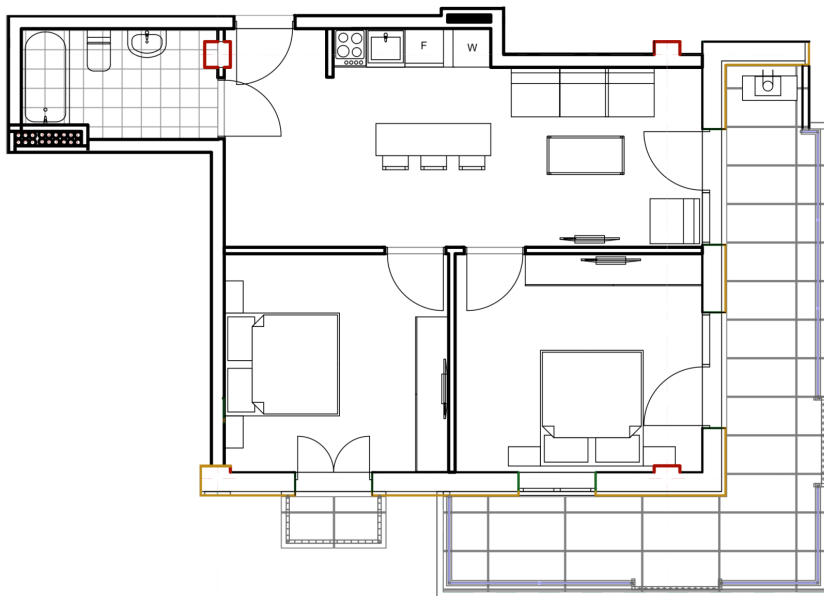

Apartment # 4

Total area: 74.7 m²

Balcony: 19,1.3 m²

Internal area: 54.4 m²