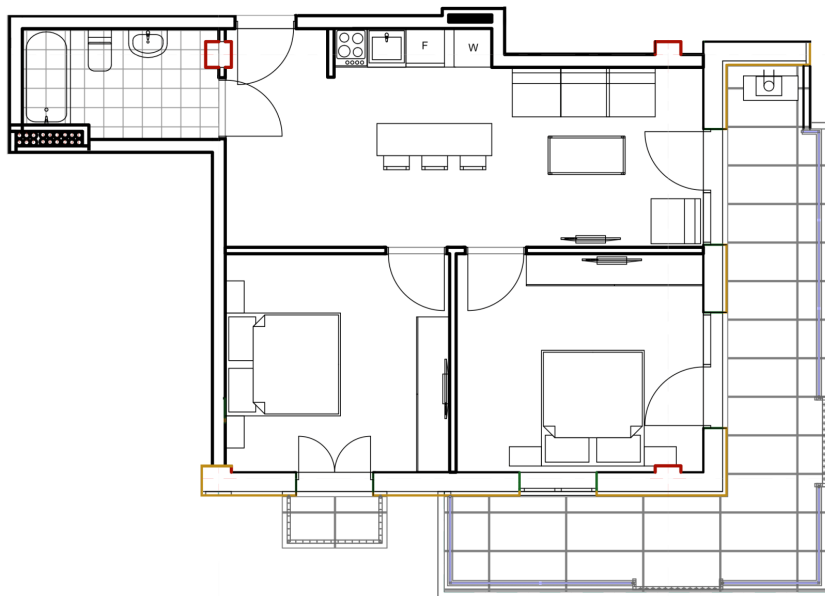

Apartment # 4

Total area: 74.7 m²
Balcony: 19,1.3 m²

Internal area: 54.4 m²