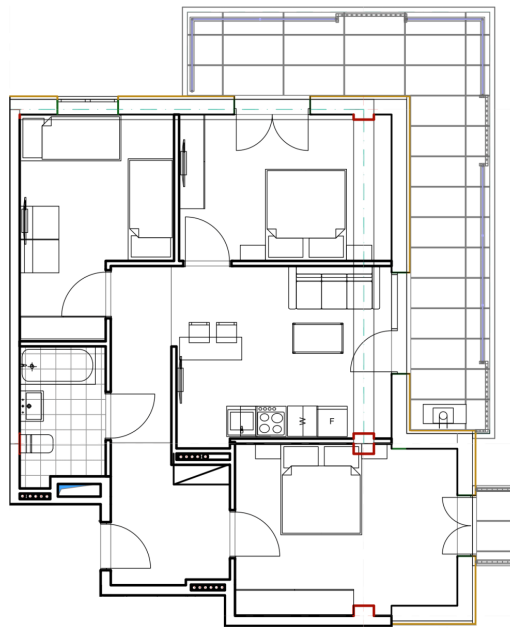

## Apartment # 5

**Total area: 91.1 m<sup>2</sup>**  
**Balcony: 1.3,20.1 m<sup>2</sup>**

**Internal area: 69.7 m<sup>2</sup>**