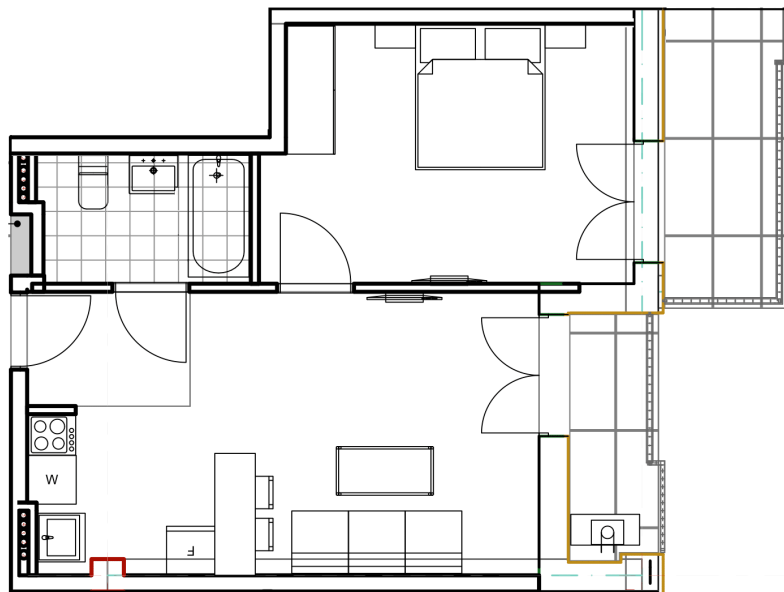

Apartment # 6

Total area: 50.3 m²
Balcony: 3.3,5.8 m²

Internal area: 41.2 m²