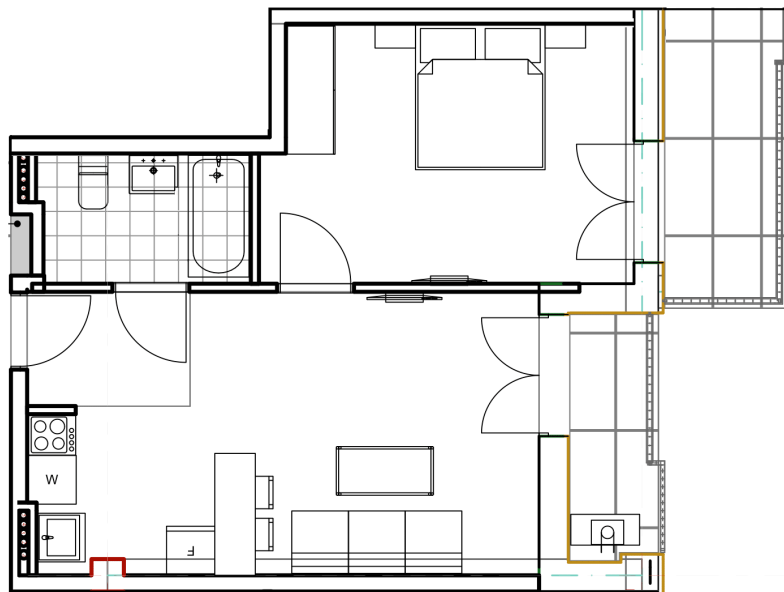

## Apartment # 6

**Total area: 50.3 m<sup>2</sup>**  
**Balcony: 3.3, 5.8 m<sup>2</sup>**

**Internal area: 41.2 m<sup>2</sup>**