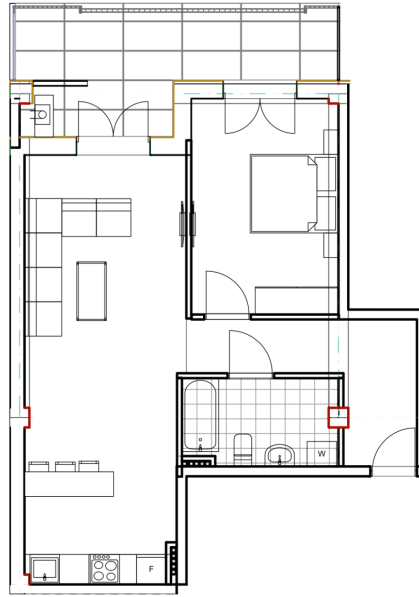

Apartmer

Total area: 69.4 m²
Balcony: 13.7 m²

Internal area: 55.7 m²