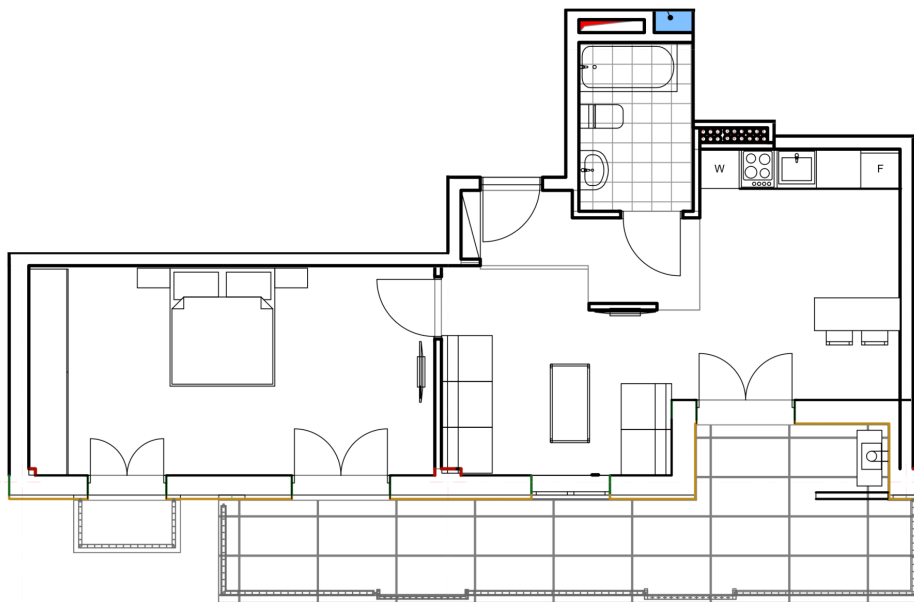

Apartment # 8

Total area: 73.6 m²

Internal area: 52.2 m²

Balcony: 20.1 m²