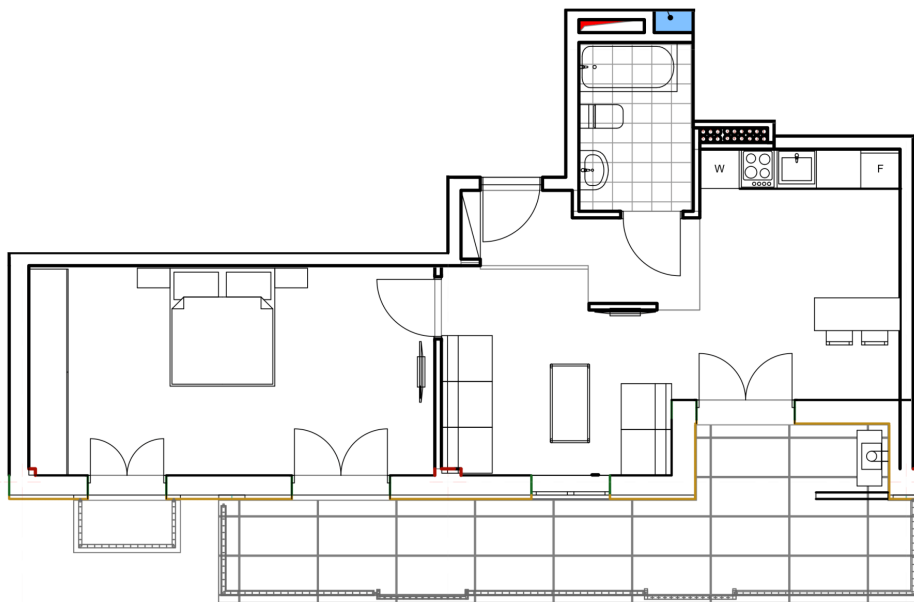

## Apartment # 13

**Total area: 73.6 m<sup>2</sup>**

**Balcony: 20.1 m<sup>2</sup>**

**Internal area: 52.2 m<sup>2</sup>**