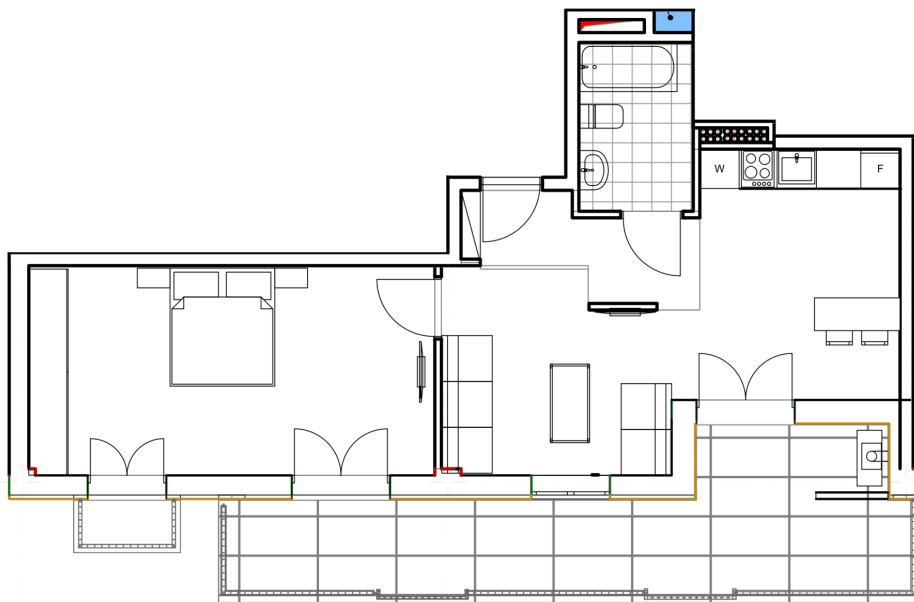

Apartment # 13

Total area: 73.6 m²

Internal area: 52.2 m²

Balcony: 20.1 m²