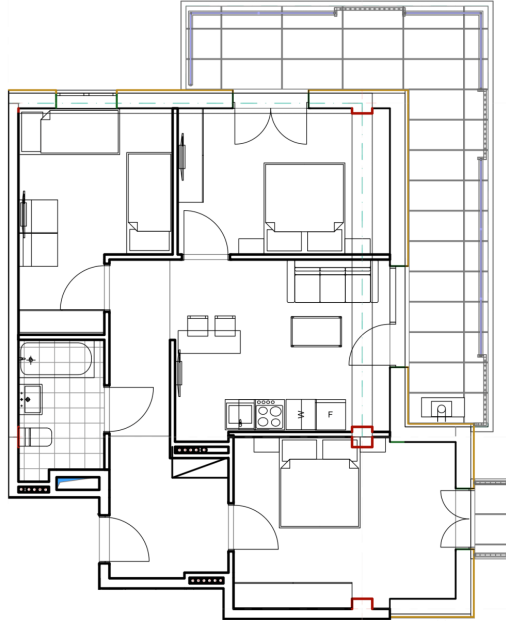

## Apartmer

**Total area: 91.1 m<sup>2</sup>**  
**Balcony: 1.3,20.1 m<sup>2</sup>**

**Internal area: 69.7 m<sup>2</sup>**