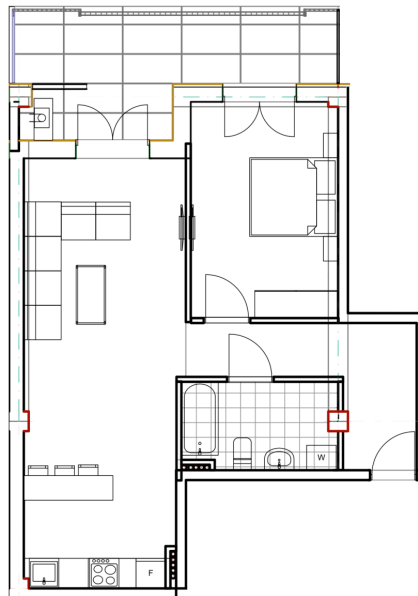

Apartment # 17

Total area: 69.4 m²
Balcony: 13.7 m²

Internal area: 55.7 m²