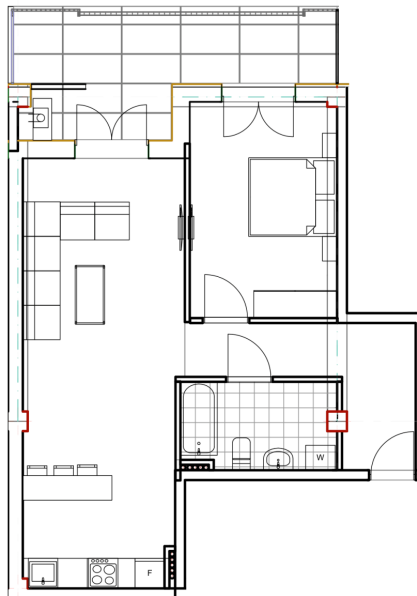

Apartment # 17

Total area: 69.4 m²
Balcony: 13.7 m²

Internal area: 55.7 m²