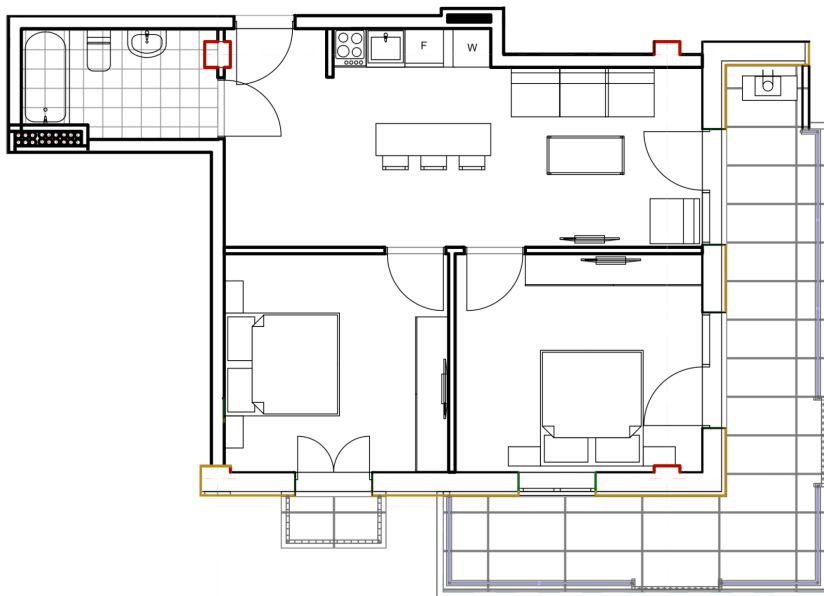

## Apartment # 19

**Total area: 74.7 m<sup>2</sup>**  
**Balcony: 19,1.3 m<sup>2</sup>**

**Internal area: 54.4 m<sup>2</sup>**