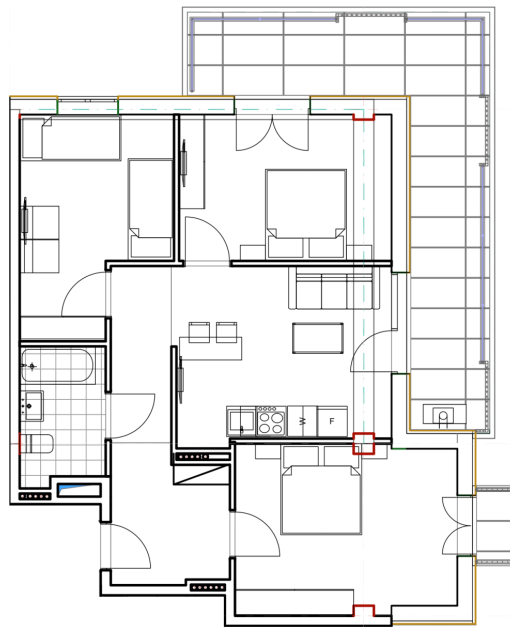

## Apartment # 20

**Total area: 91.1 m<sup>2</sup>**  
**Balcony: 1.3,20.1 m<sup>2</sup>**

**Internal area: 69.7 m<sup>2</sup>**