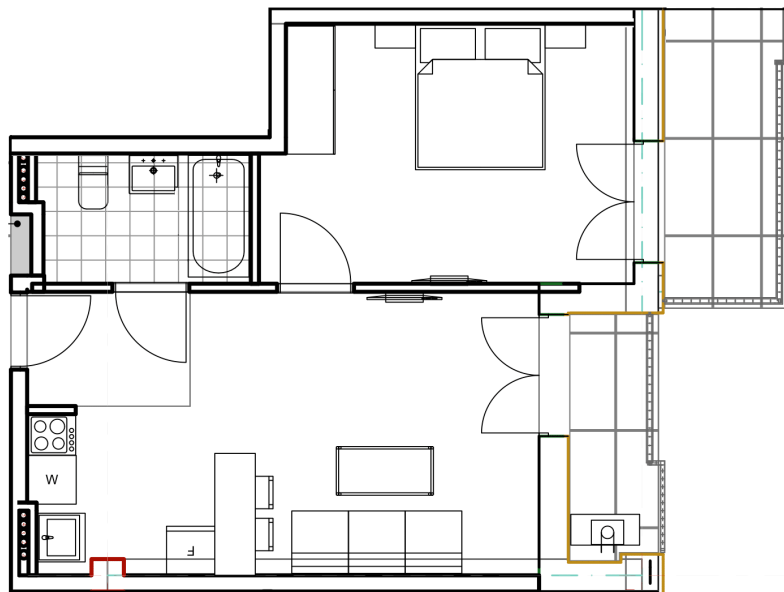

Apartment # 21

Total area: 50.3 m²
Balcony: 3.3, 5.8 m²

Internal area: 41.2 m²