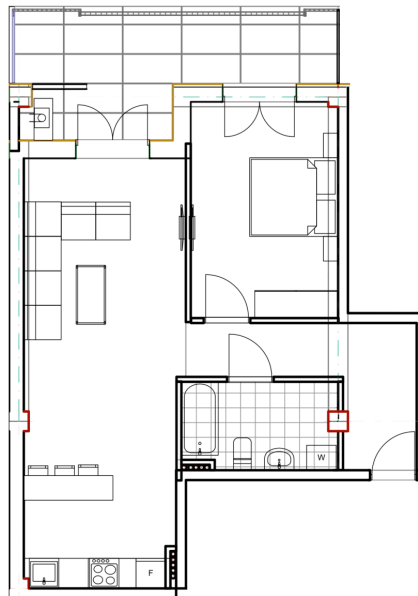

Apartment # 22

Total area: 69.4 m²
Balcony: 13.7 m²

Internal area: 55.7 m²