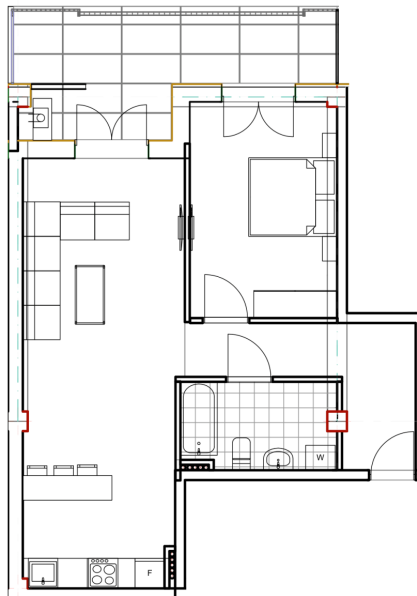

Apartment # 22

Total area: 69.4 m²
Balcony: 13.7 m²

Internal area: 55.7 m²