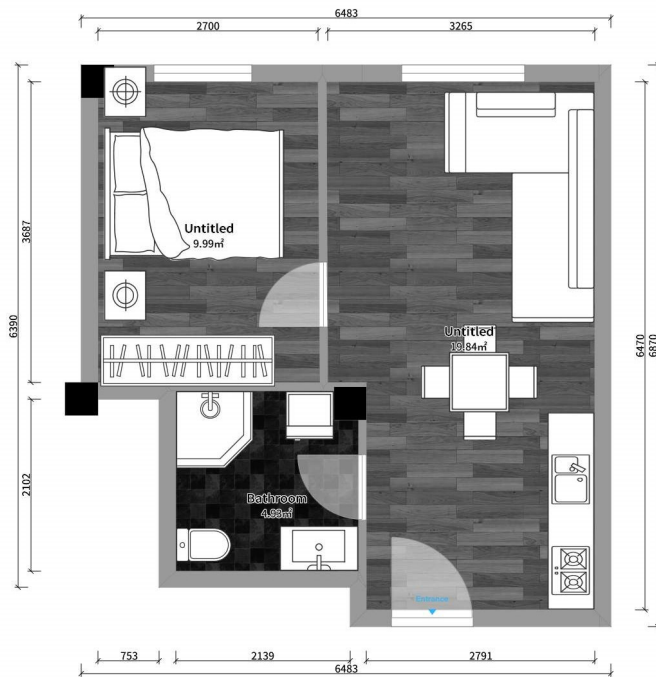

Apartment # 2

Total area: 36.69 m²
Balcony: 0 m²

Internal area: 36.69 m²