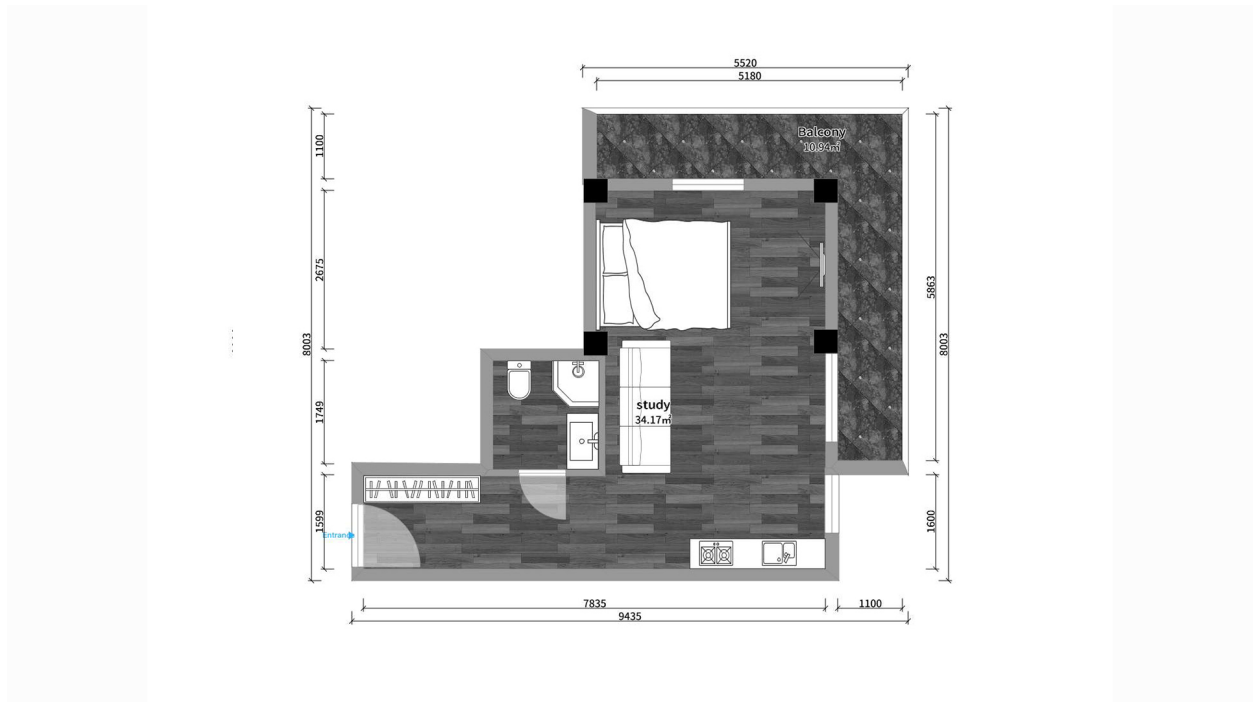

Apartment # 15

Total area: 43.94 m²
Balcony: 10.78 m²

Internal area: 33.16 m²