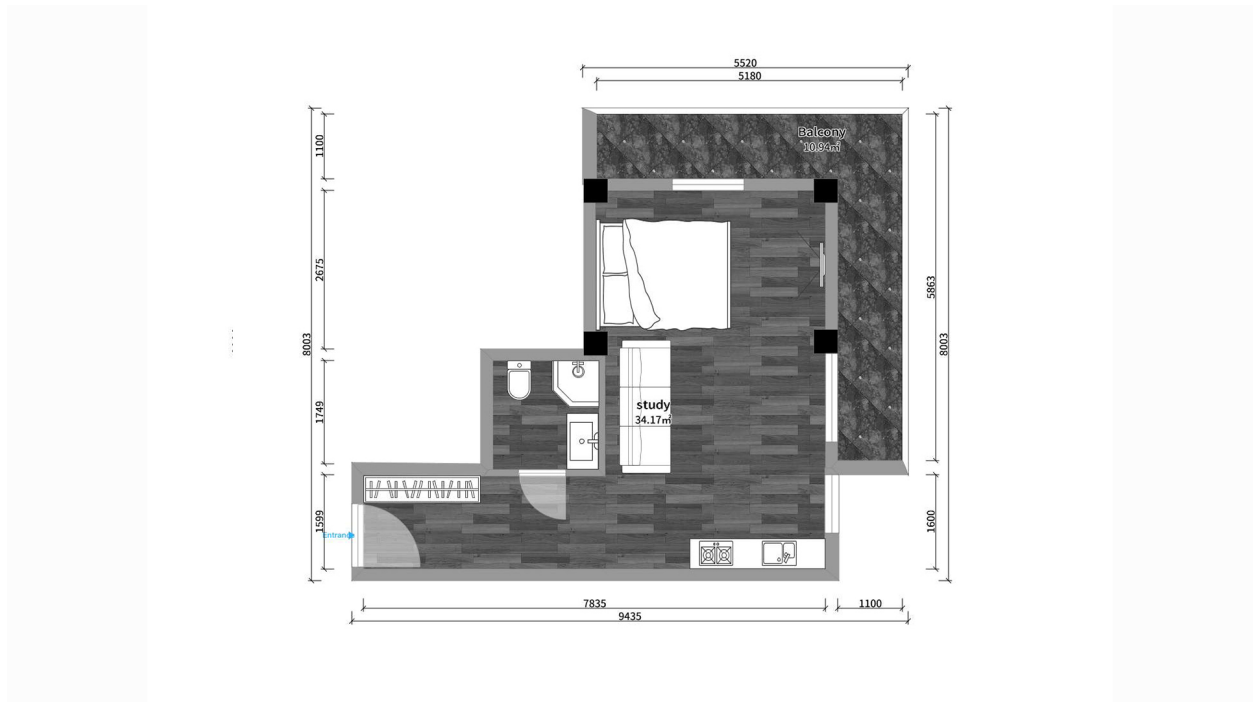

Apartment # 29

Total area: 43.96 m²
Balcony: 10.79 m²

Internal area: 33.17 m²