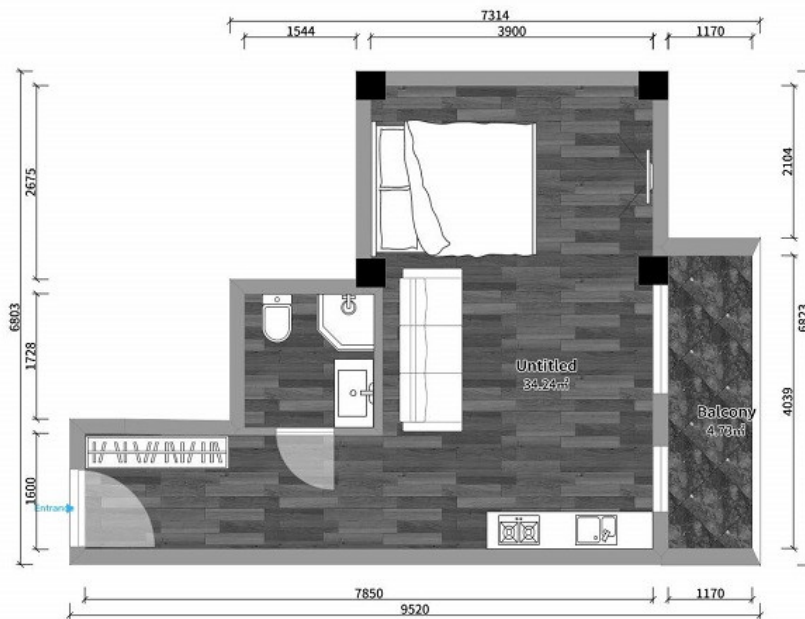

Apartment # 42

Total area: 43.96 m²
Balcony: 4.2 m²

Internal area: 39.76 m²