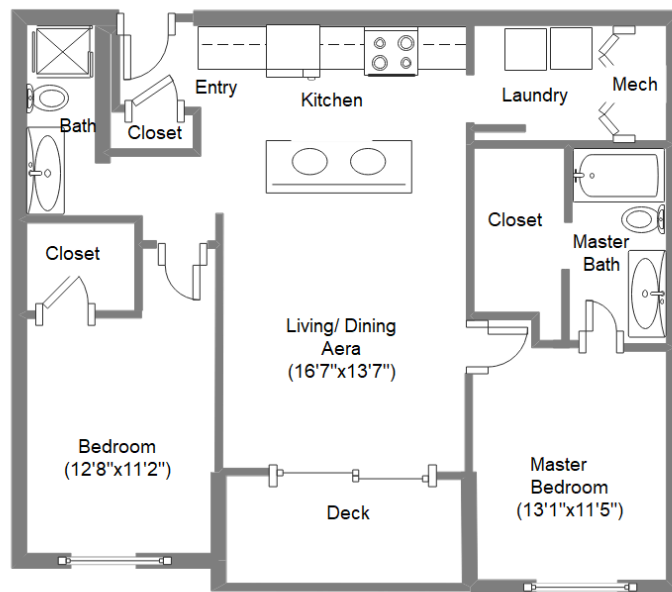

## Apartment # 9

**Total area: 40.53 m<sup>2</sup>**

**Balcony: 0.33 m<sup>2</sup>**

**Internal area: 40.2 m<sup>2</sup>**