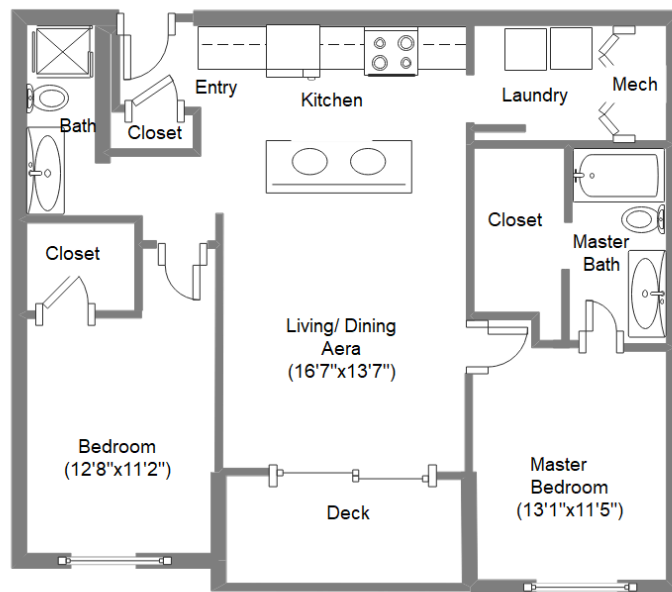

Apartment # 9

Total area: 40.53 m²

Balcony: 0.33 m²

Internal area: 40.2 m²