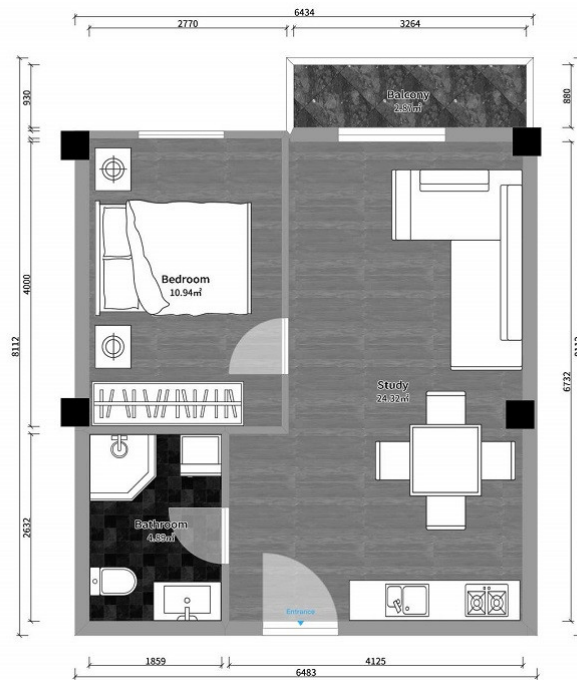

Apartment # 39

Total area: 43.31 m²
Balcony: 3.62 m²

Internal area: 39.69 m²