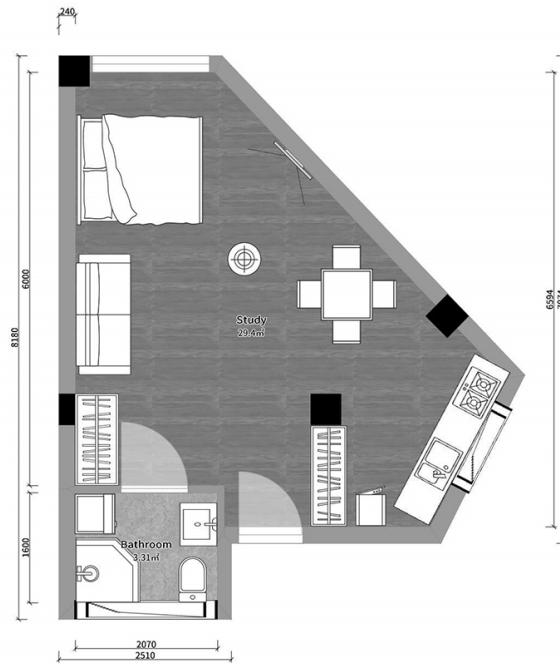

## Apartment # 1

**Total area: 33.4 m<sup>2</sup>**  
**Balcony: 0 m<sup>2</sup>**

**Internal area: 33.4 m<sup>2</sup>**