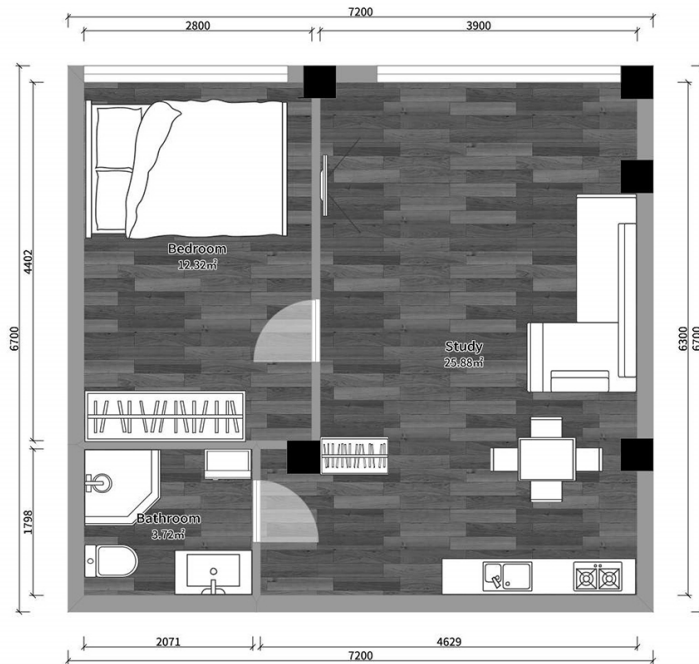

## Apartment # 16

**Total area: 40.9 m<sup>2</sup>**  
**Balcony: 0 m<sup>2</sup>**

**Internal area: 40.9 m<sup>2</sup>**