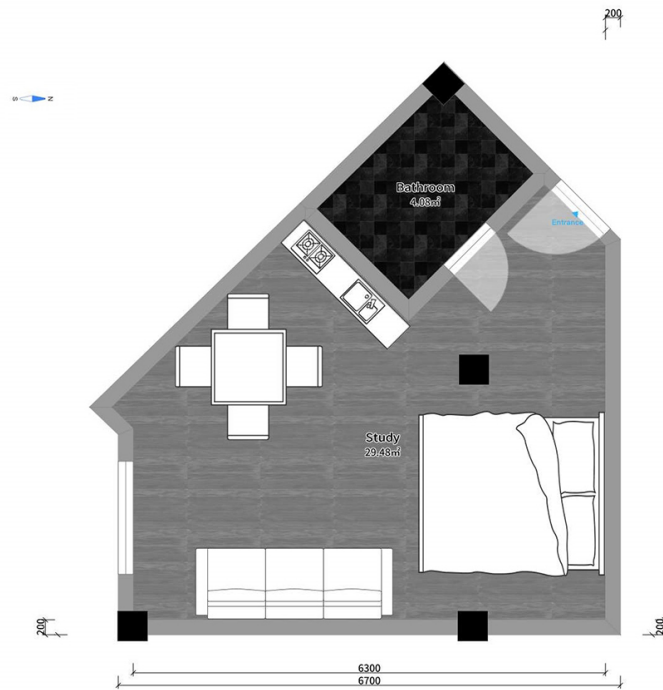

## Apartment # 20

**Total area: 33.6 m<sup>2</sup>**  
**Balcony: 0 m<sup>2</sup>**

**Internal area: 33.6 m<sup>2</sup>**