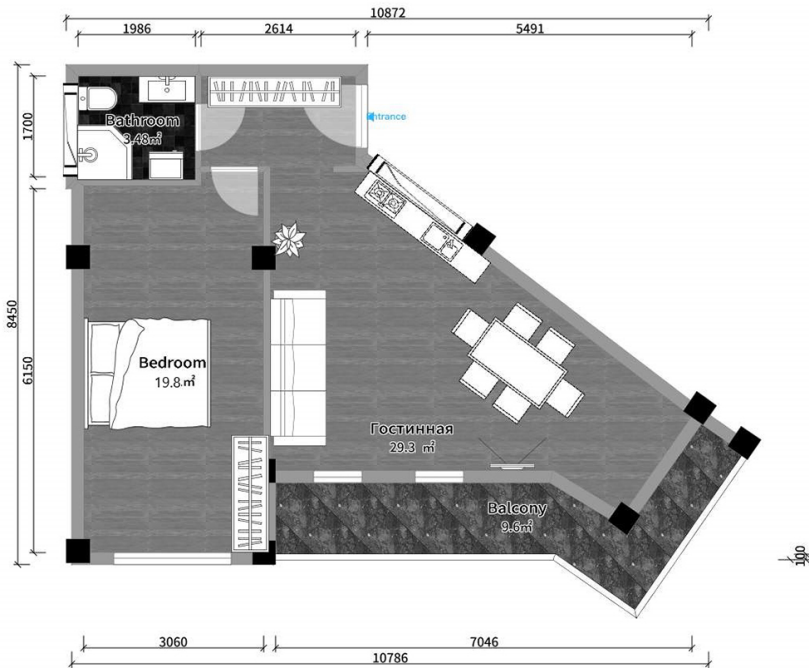

Apartment # 39

Total area: 61.5 m²
Balcony: 9 m²

Internal area: 52.4 m²