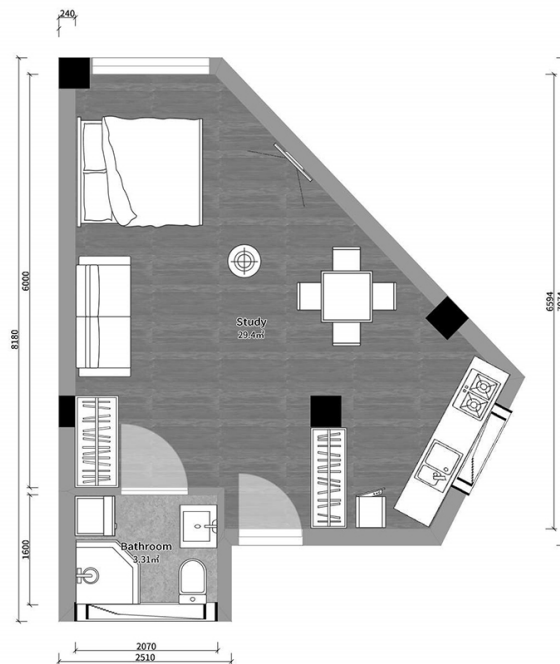

Apartment # 50

Total area: 33.1 m²
Balcony: 0 m²

Internal area: 33.1 m²