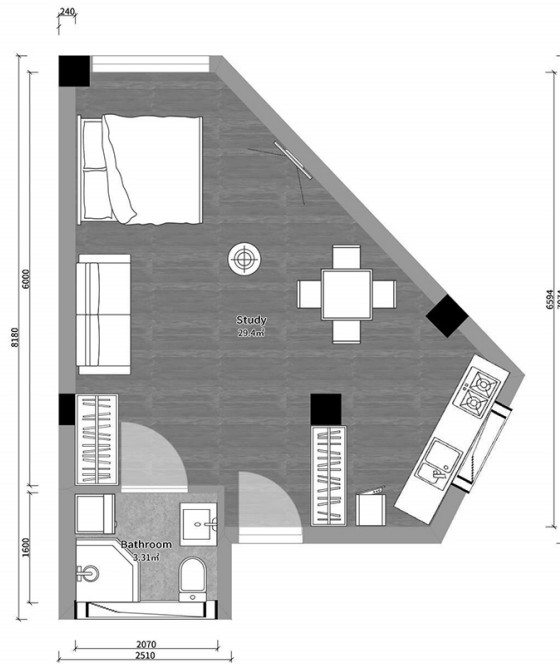

## Apartment # 70

**Total area: 33 m<sup>2</sup>**  
**Balcony: 0 m<sup>2</sup>**

**Internal area: 33 m<sup>2</sup>**