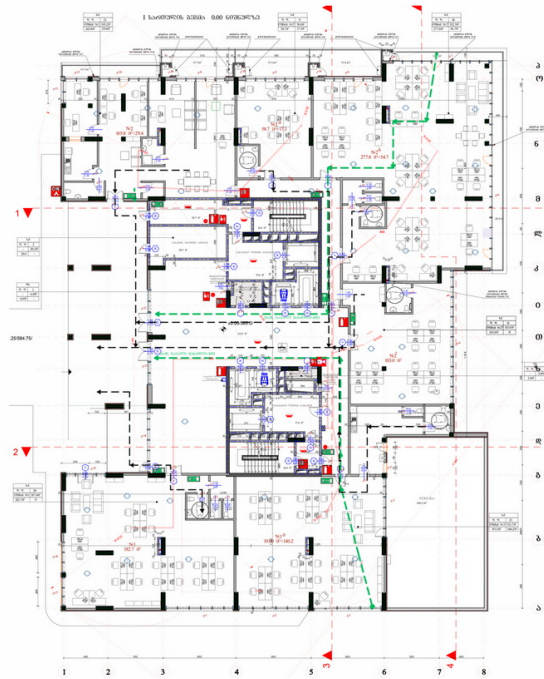

House on Politkovskaya | Tbilisi

Commercial Space | Office # 1

Total area: 187.4 m²
Balcony: 0 m²

Internal area: 182.7 m²