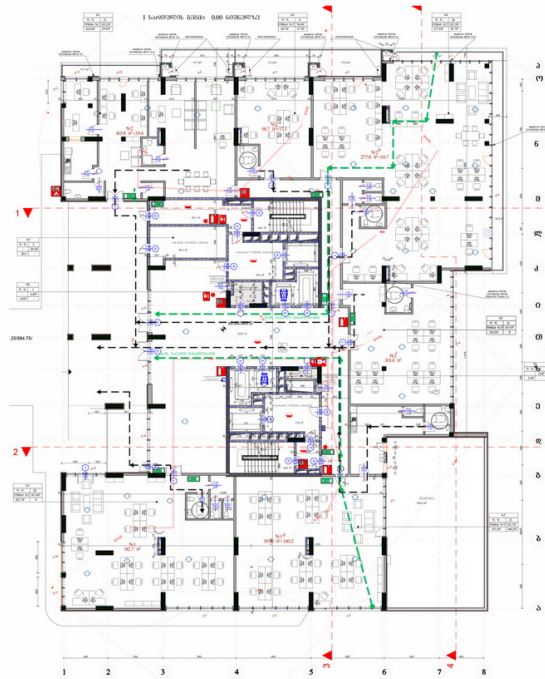

# House on Politkovskaya | Tbilisi

## Commercial Space | Office # 2a

**Total area: 76 m<sup>2</sup>**  
**Balcony: 17.3 m<sup>2</sup>**

**Internal area: 58.7 m<sup>2</sup>**