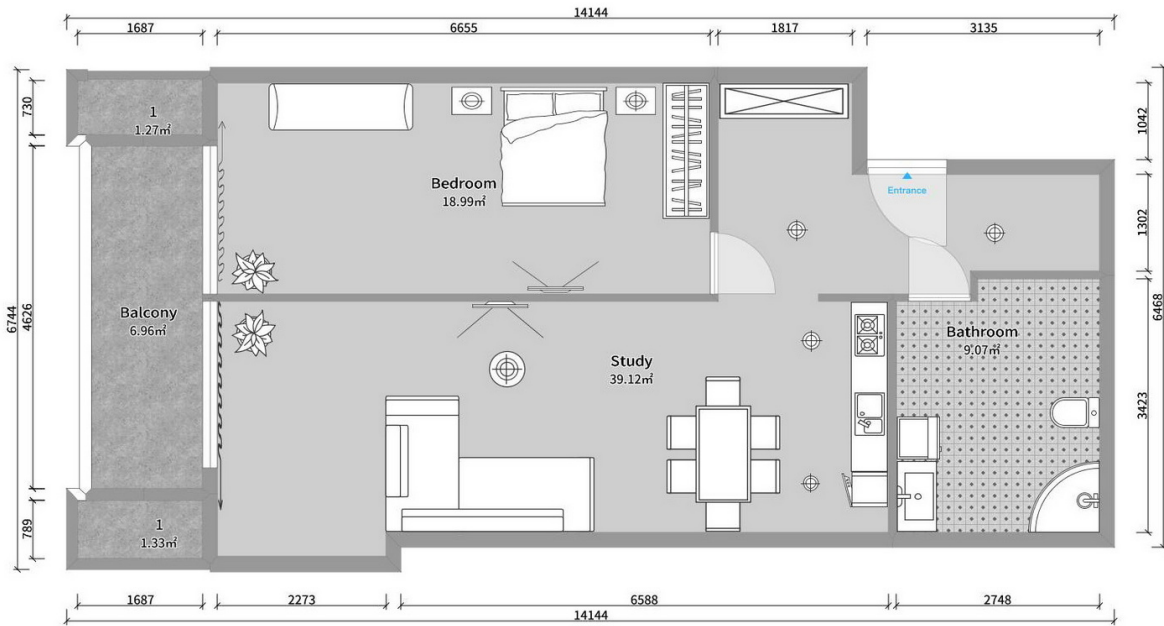

House on Politkovskaya | Tbilisi

Apartment # 85

Total area: 78.2 m²

Internal area: 66.2 m²

Balcony: 12 m²