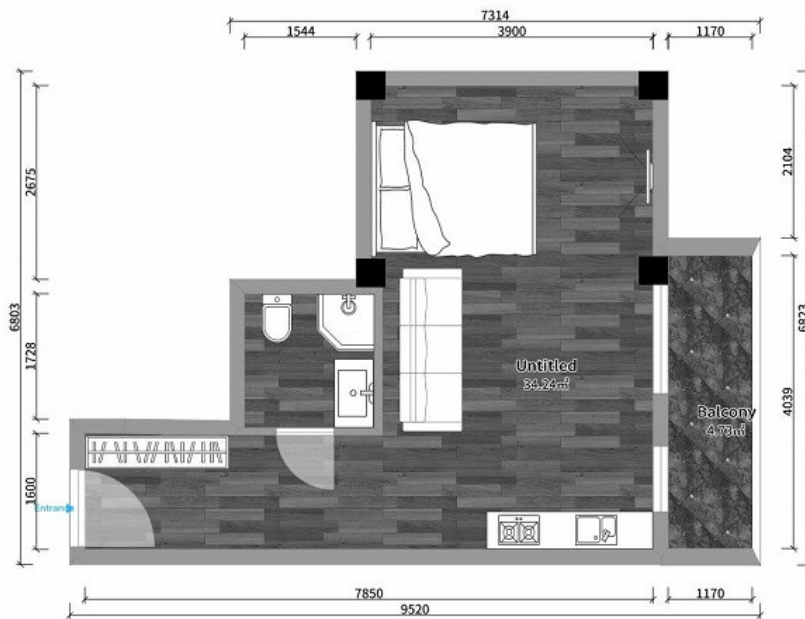

Apartment # 41

Total area: 43.94 m²
Balcony: 4.2 m²

Internal area: 39.74 m²