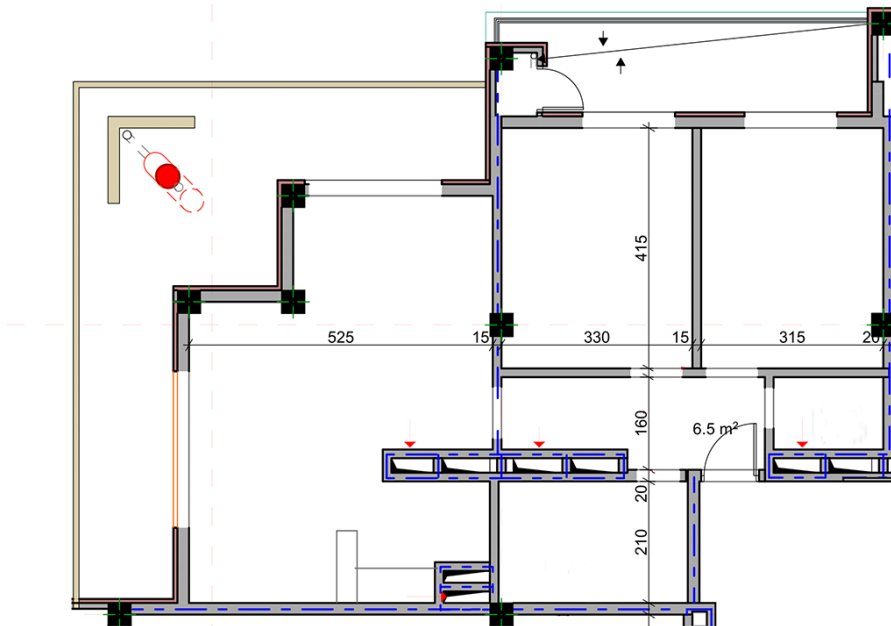

## Apartment # 214

**Total area: 119.8 m<sup>2</sup>**

**Balcony: 39.5 m<sup>2</sup>**

**Internal area: 80.3 m<sup>2</sup>**