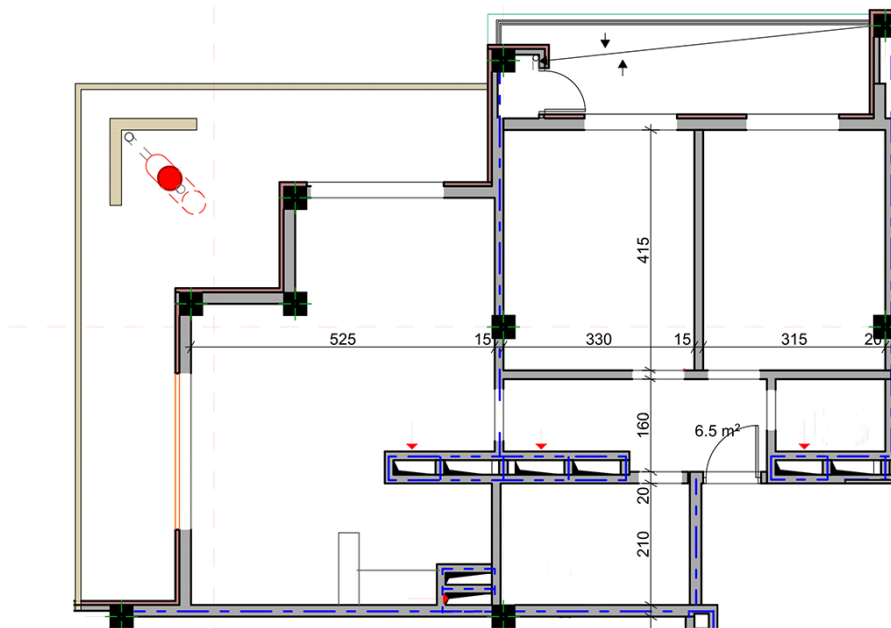

## Apartment # 214

**Total area: 119.8 m<sup>2</sup>**

**Internal area: 80.3 m<sup>2</sup>**

**Balcony: 39.5 m<sup>2</sup>**