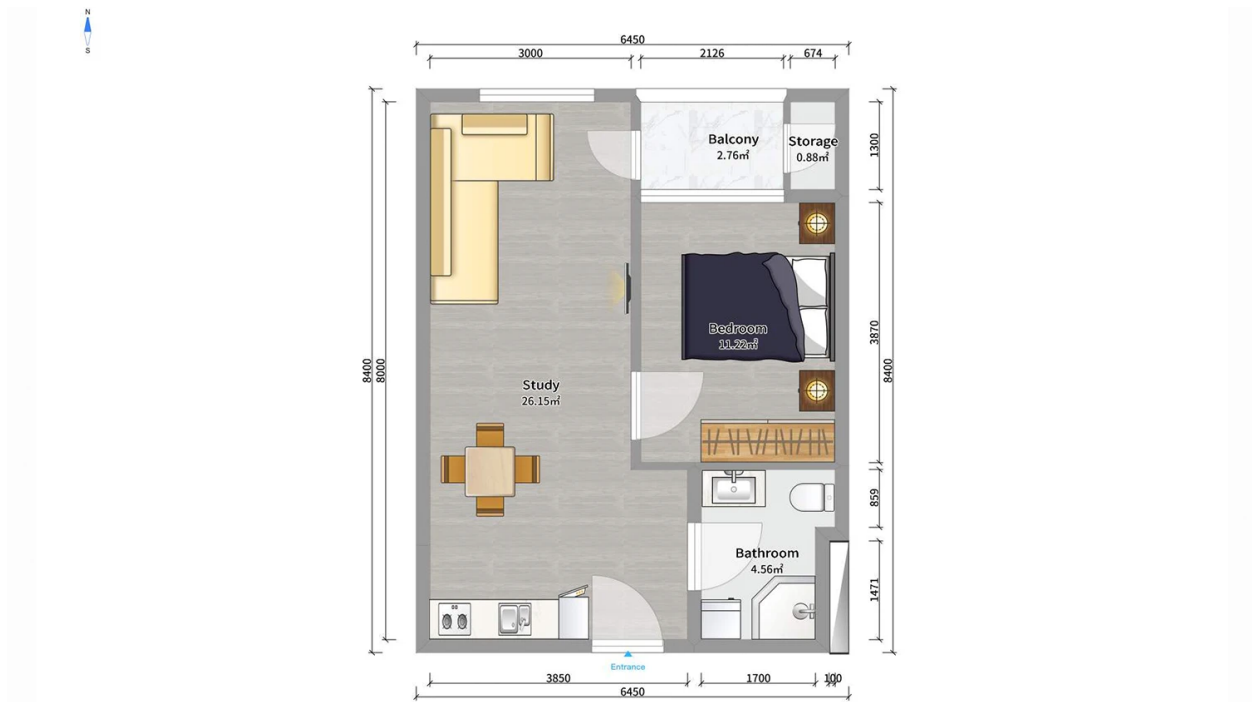

Apartment # 32

Total area: 46.9 m²
Balcony: 3.7 m²

Internal area: 43.2 m²