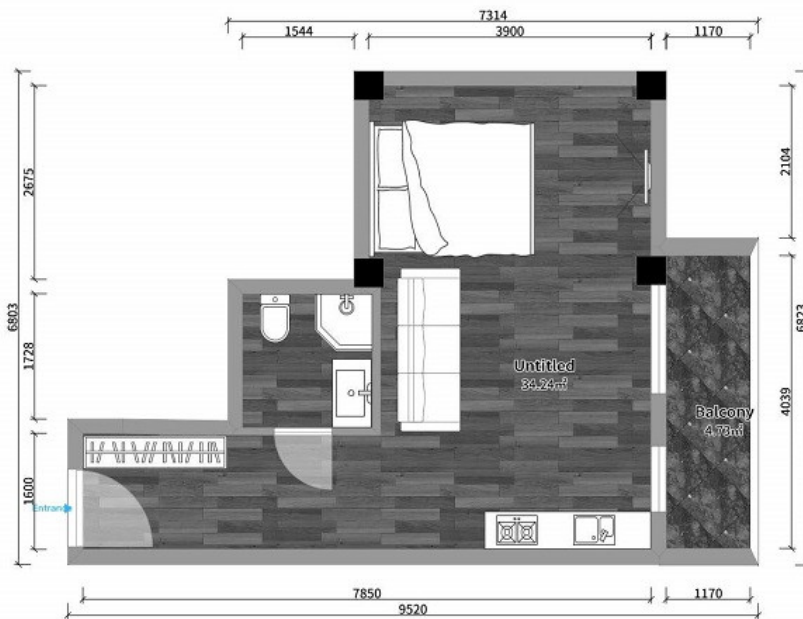

Apartment # 42

Total area: 43.96 m²
Balcony: 4.2 m²

Internal area: 39.76 m²