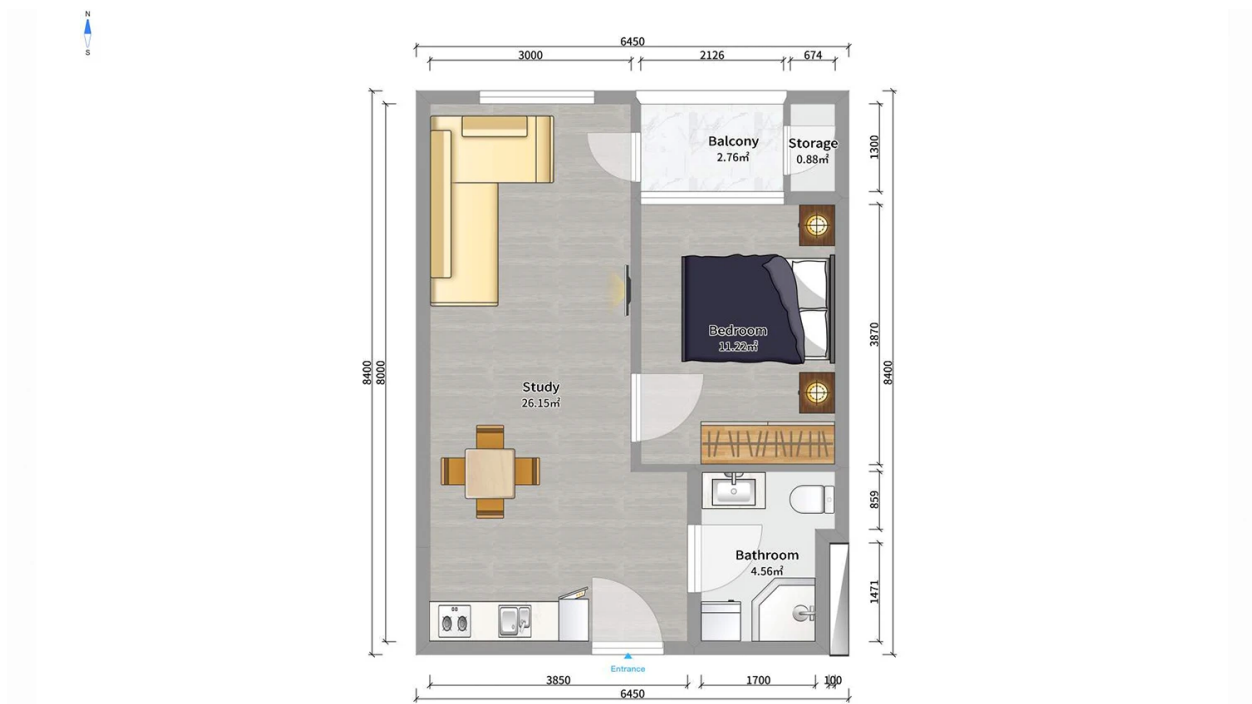

Apartment # 24

Total area: 46.9 m²
Balcony: 3.7 m²

Internal area: 43.2 m²