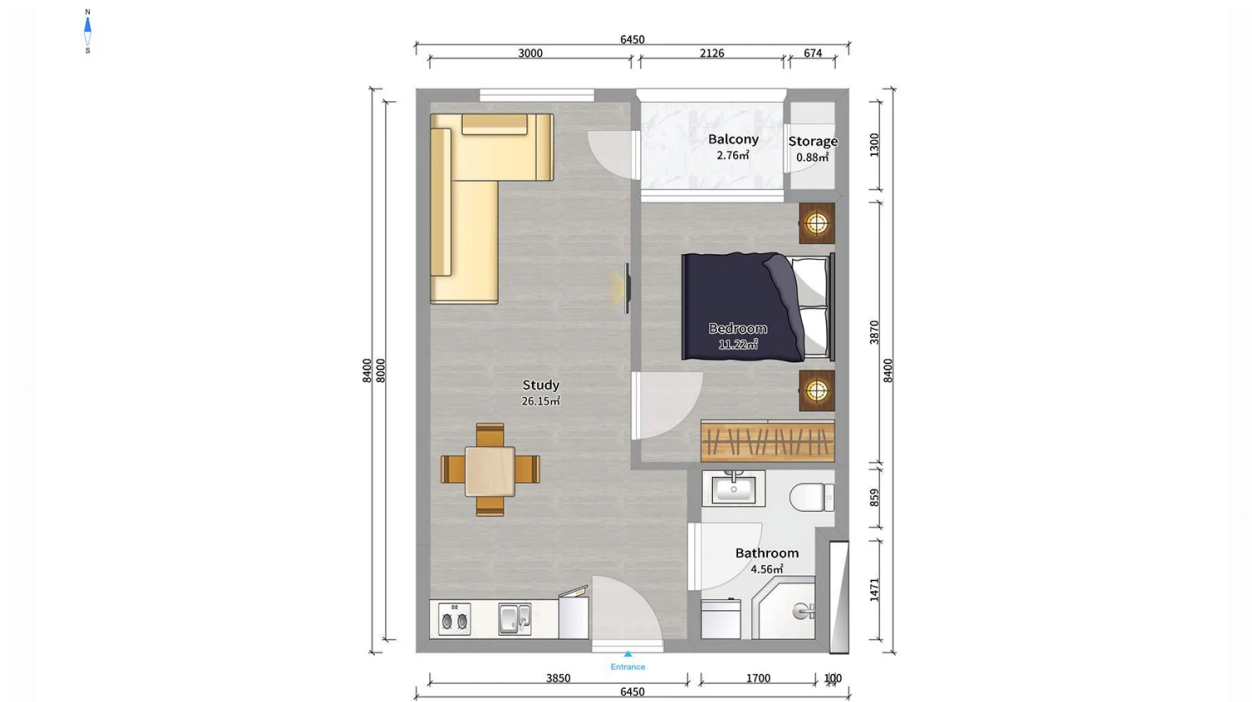

## Apartment # 4

**Total area: 46.9 m<sup>2</sup>**  
**Balcony: 3.7 m<sup>2</sup>**

**Internal area: 43.2 m<sup>2</sup>**