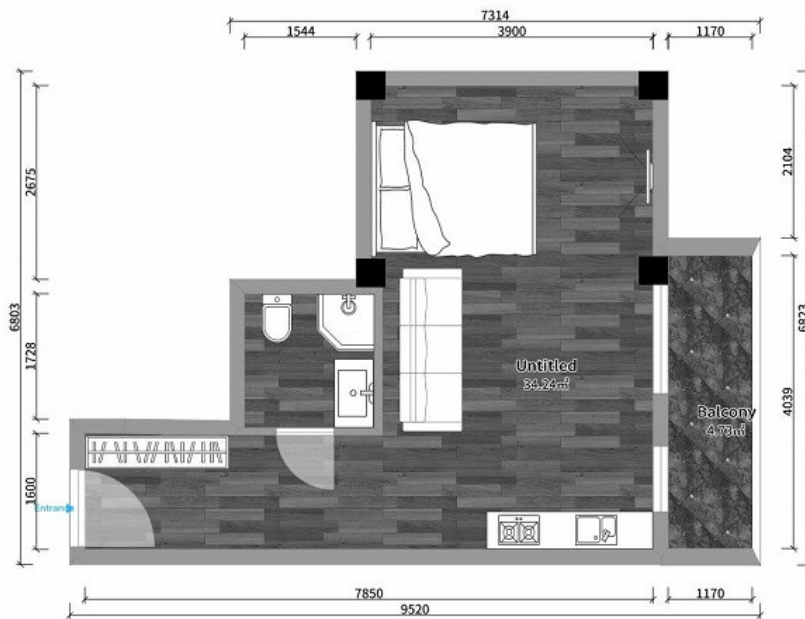

Apartment # 49

Total area: 44 m²
Balcony: 4.2 m²

Internal area: 39.8 m²