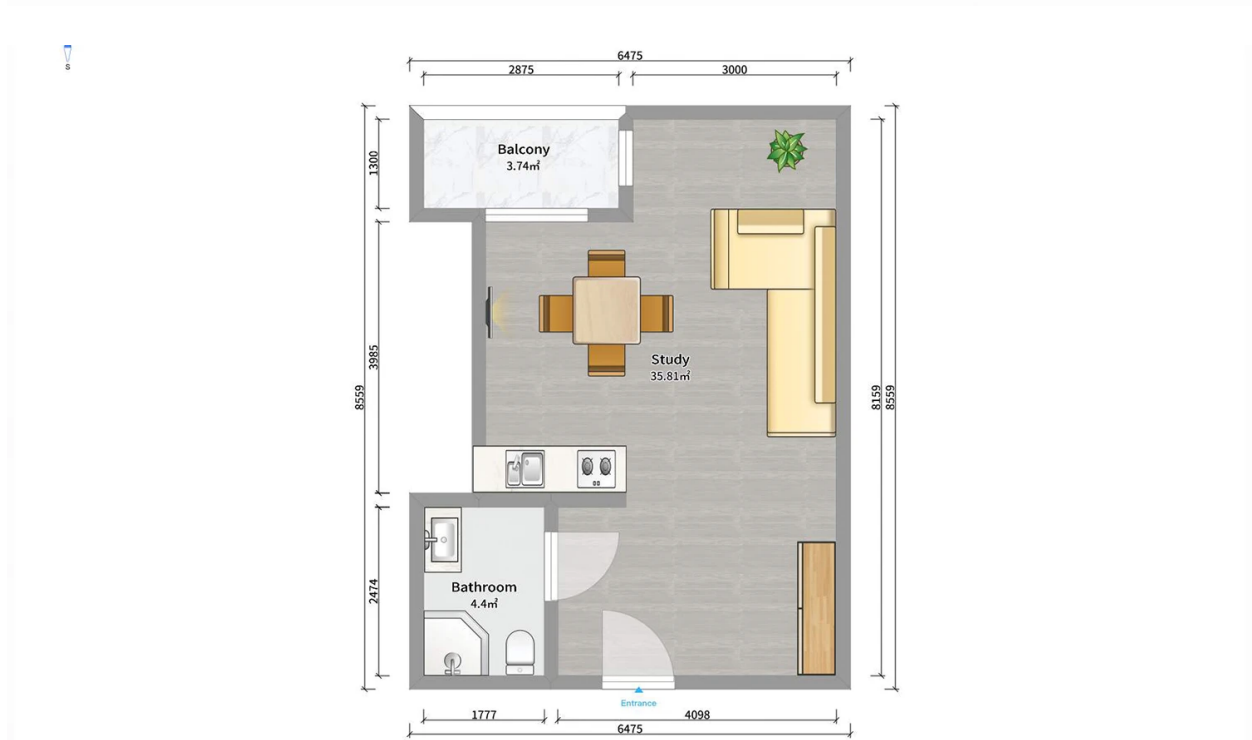

## Apartment # 42

**Total area: 43.7 m<sup>2</sup>**  
**Balcony: 3.7 m<sup>2</sup>**

**Internal area: 40 m<sup>2</sup>**