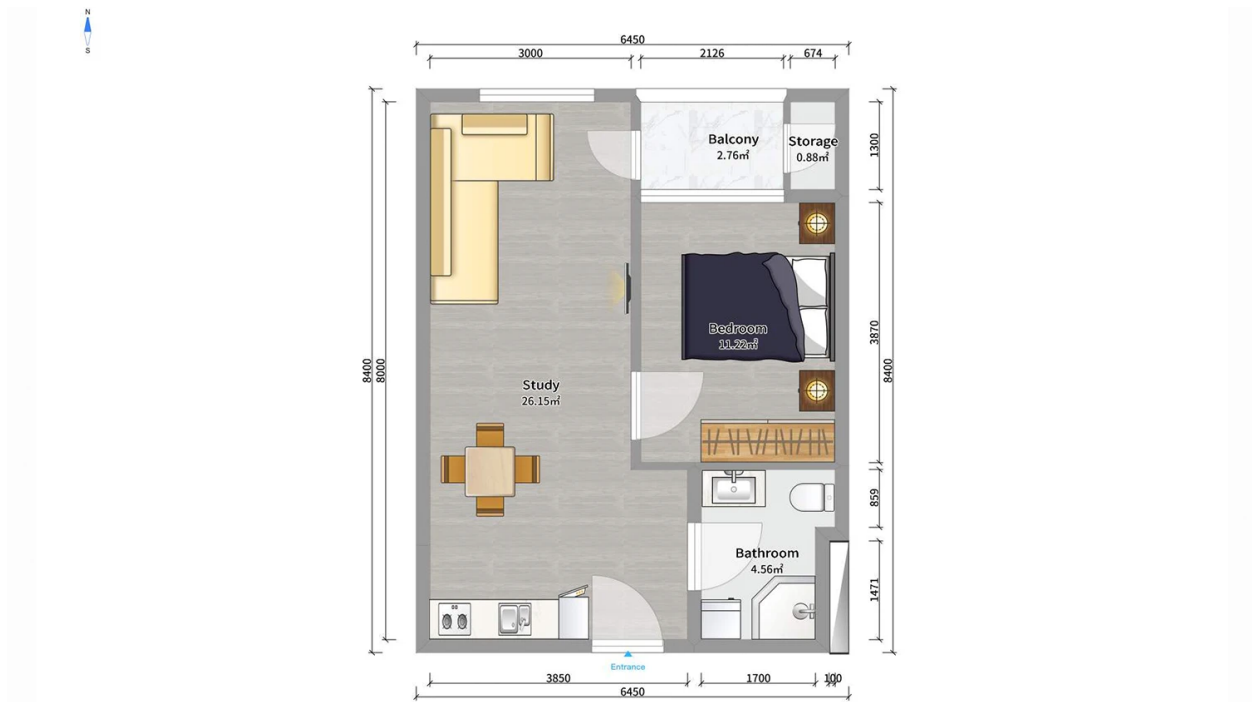

Apartment # 45

Total area: 46.9 m²
Balcony: 3.7 m²

Internal area: 43.2 m²