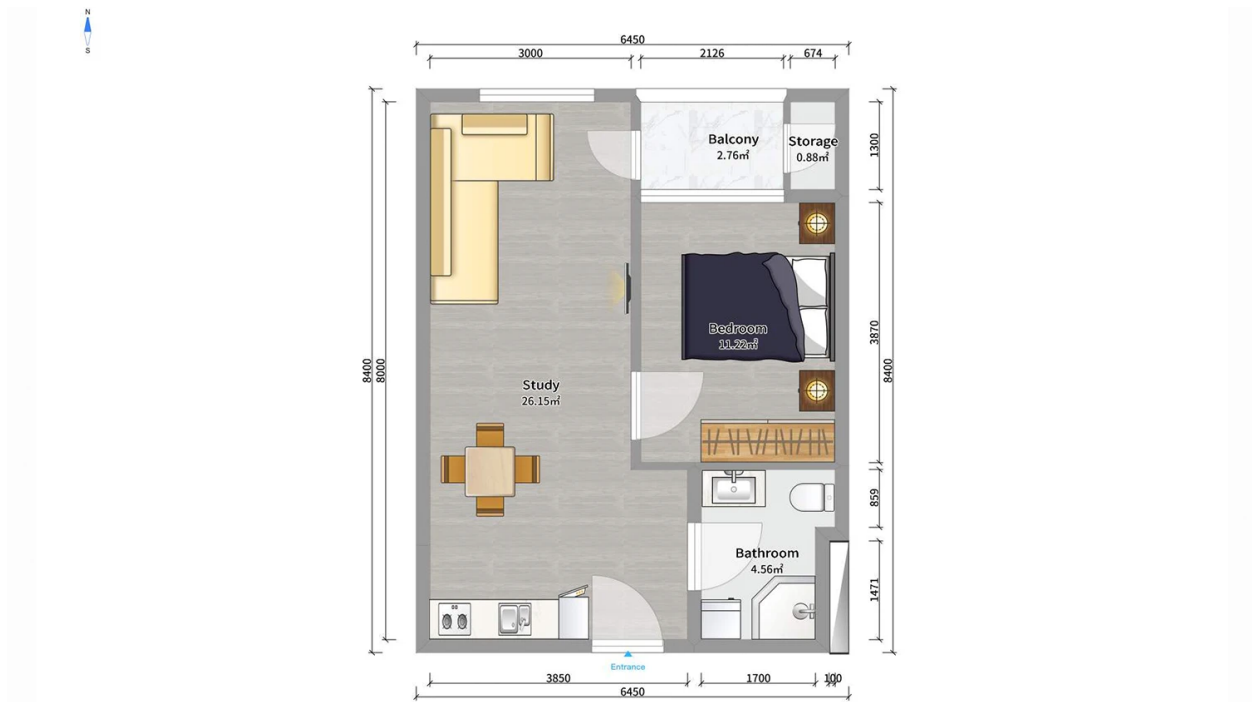

Apartment # 38

Total area: 46.9 m²
Balcony: 3.7 m²

Internal area: 43.2 m²