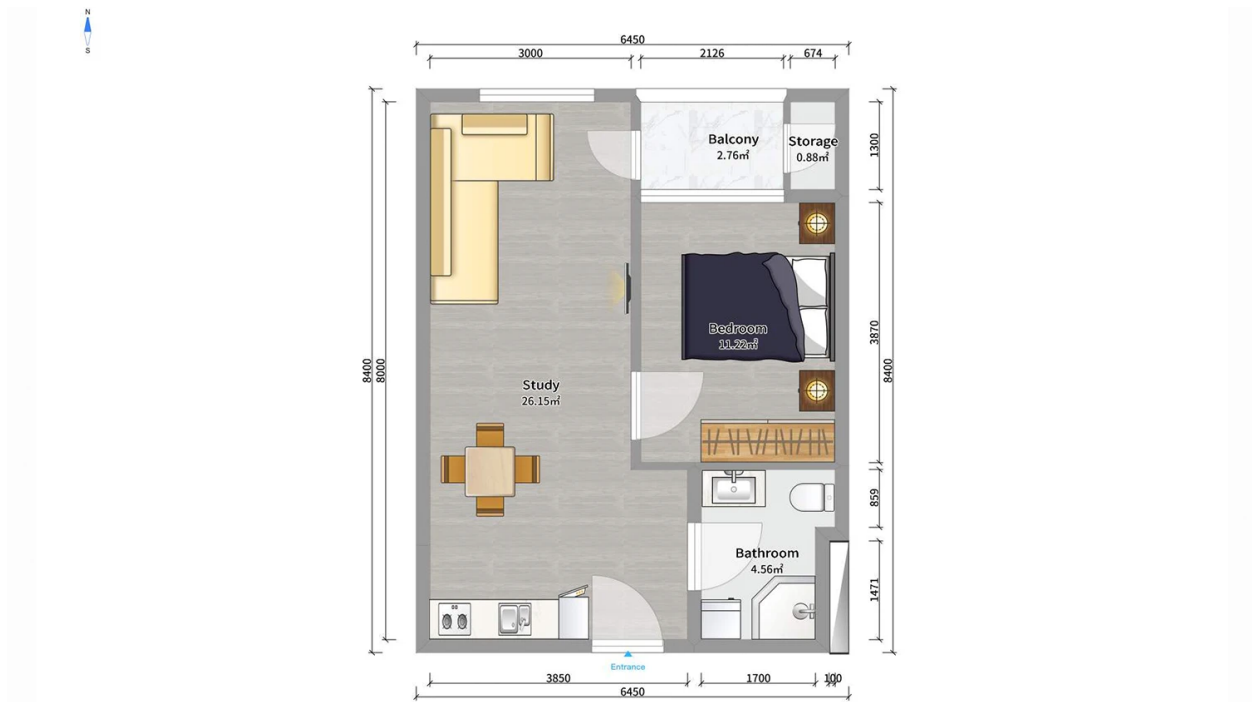

Apartment # 39

Total area: 46.9 m²
Balcony: 3.7 m²

Internal area: 43.2 m²