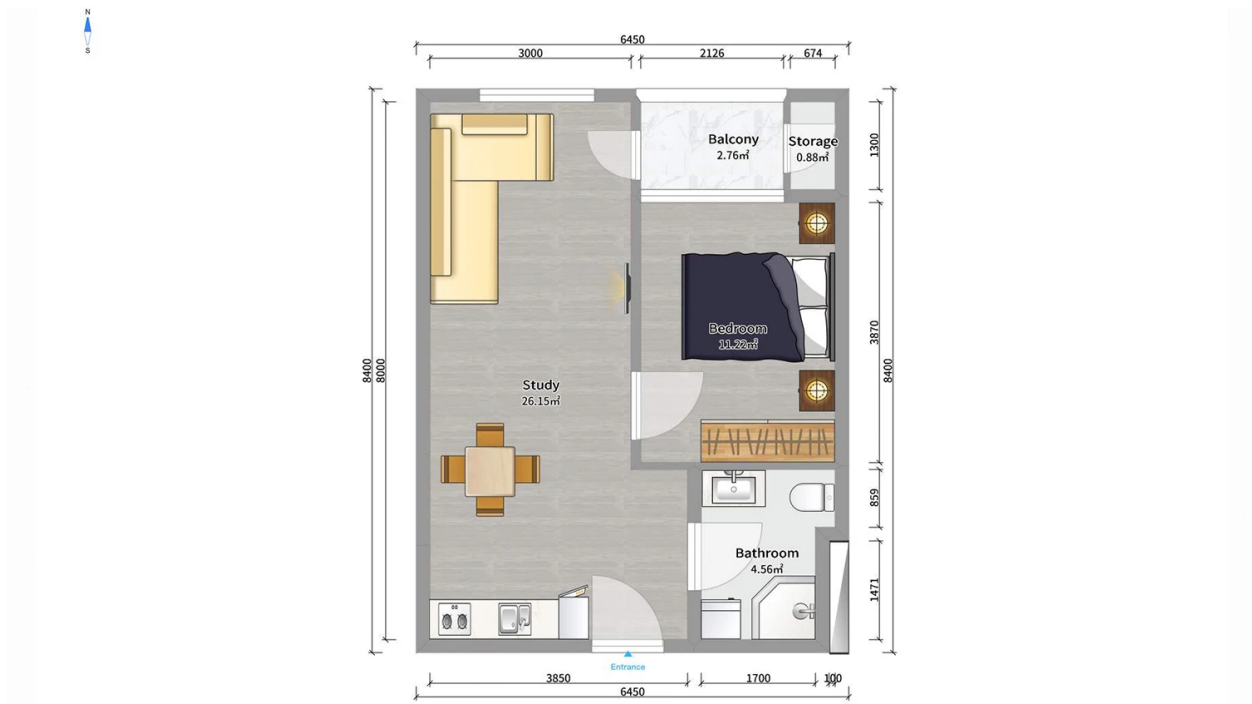

Apartment # 40

Total area: 46.9 m²
Balcony: 3.7 m²

Internal area: 43.2 m²