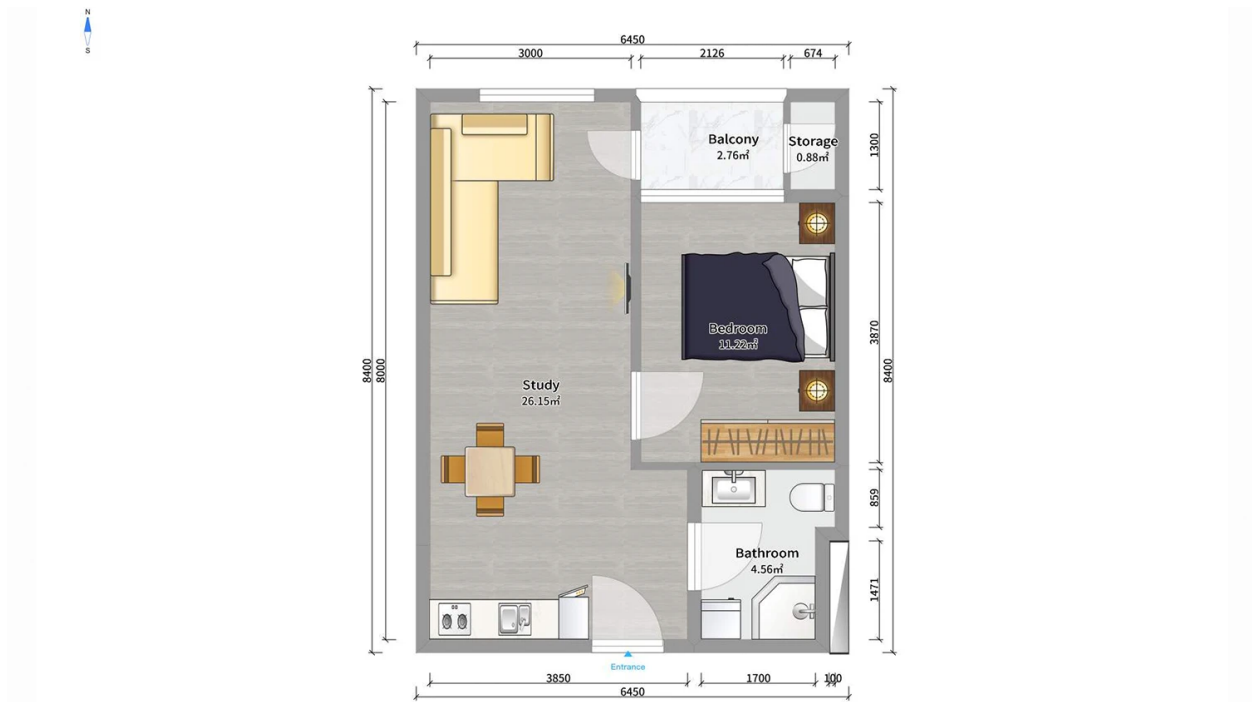

## Apartment # 95

**Total area: 46.9 m<sup>2</sup>**  
**Balcony: 3.7 m<sup>2</sup>**

**Internal area: 43.6 m<sup>2</sup>**