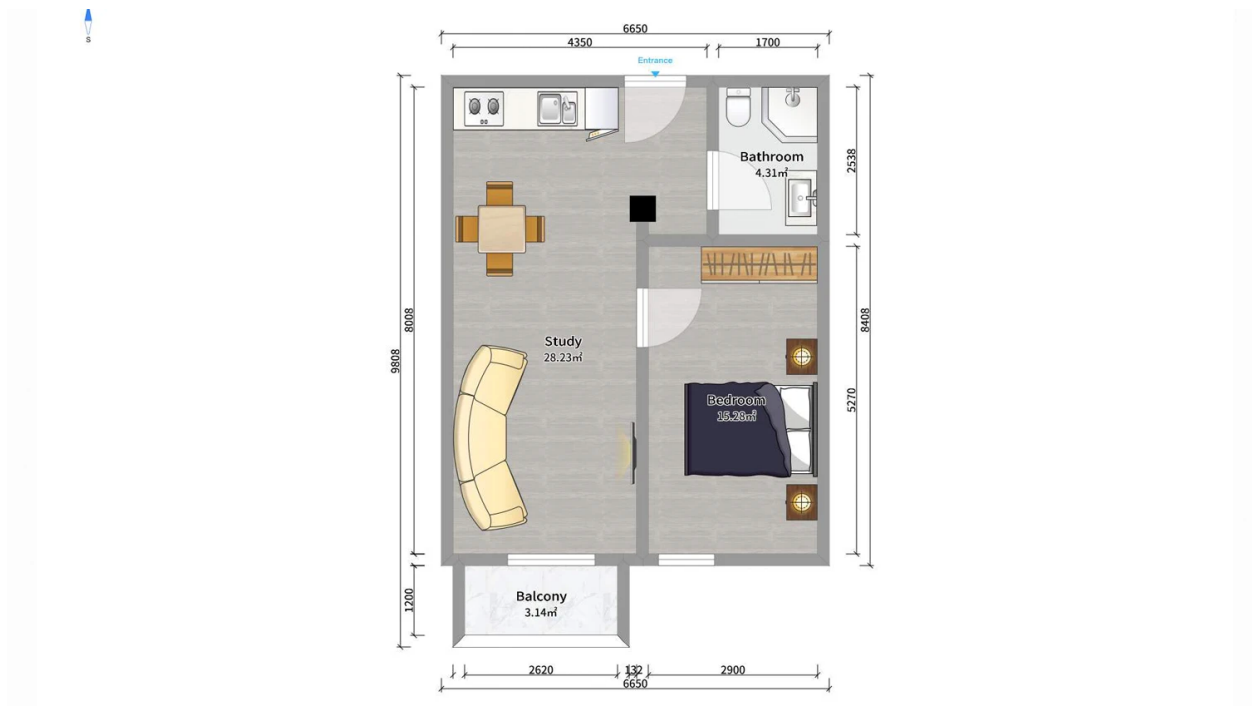

## Apartment # 108

**Total area: 51.2 m<sup>2</sup>**  
**Balcony: 3.1 m<sup>2</sup>**

**Internal area: 48.1 m<sup>2</sup>**