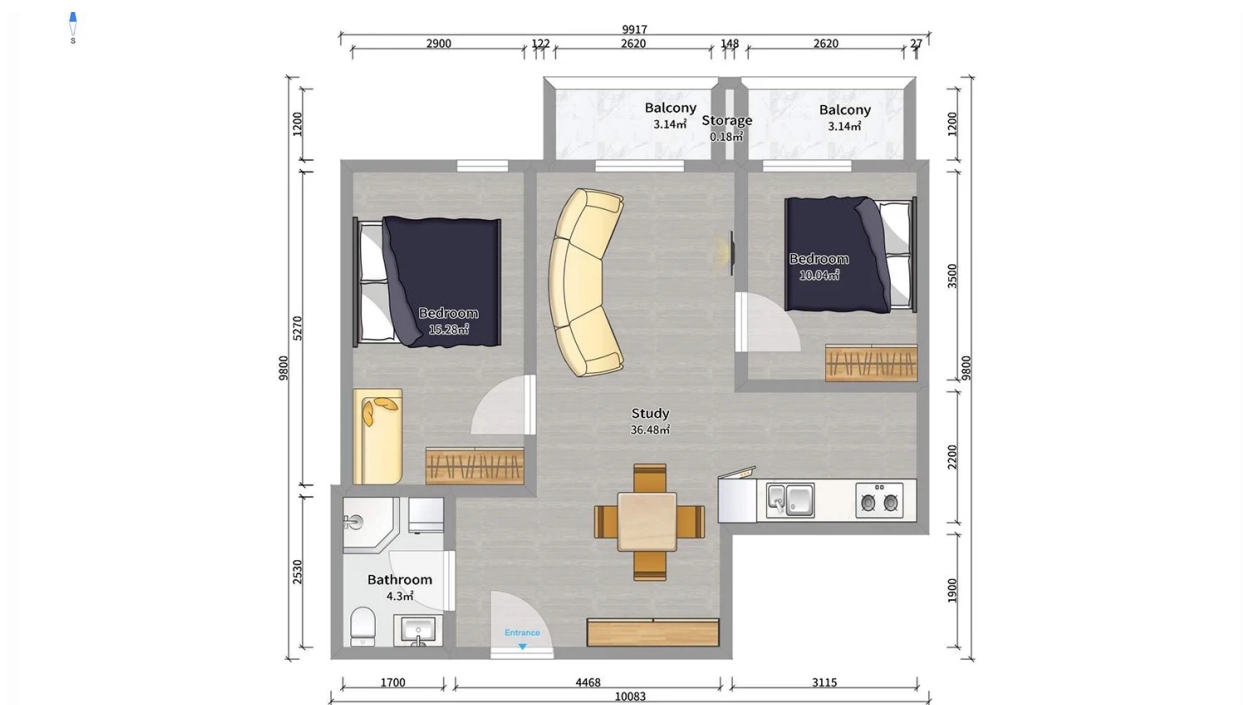

Apartment # 113

Total area: 71.9 m²
Balcony: 6.2 m²

Internal area: 65.7 m²