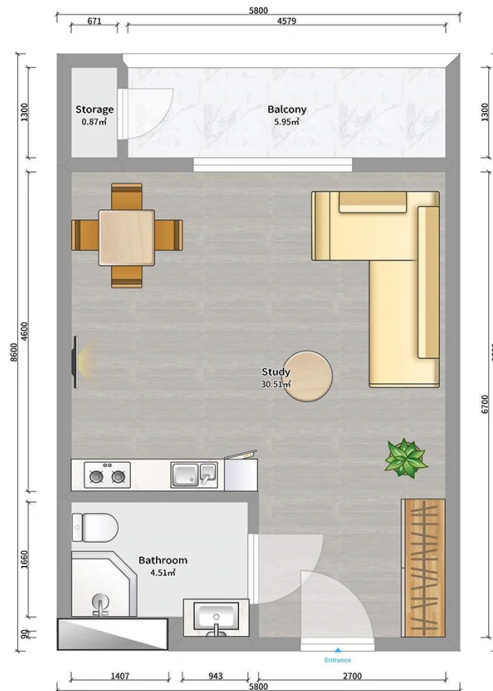

Apartment # 1

Total area: 41.7 m²
Balcony: 6.8 m²

Internal area: 34.9 m²