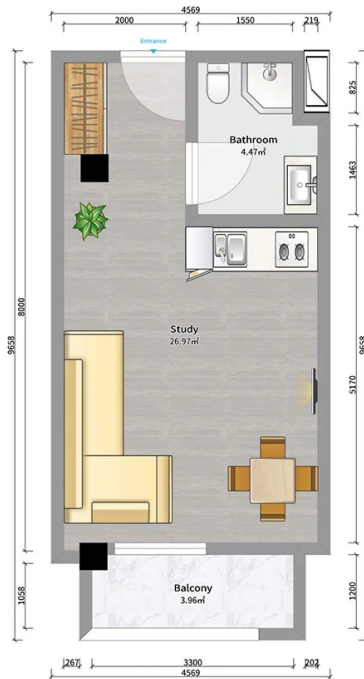

Apartment # 20

Total area: 34.7 m²
Balcony: 3.8 m²

Internal area: 30.9 m²