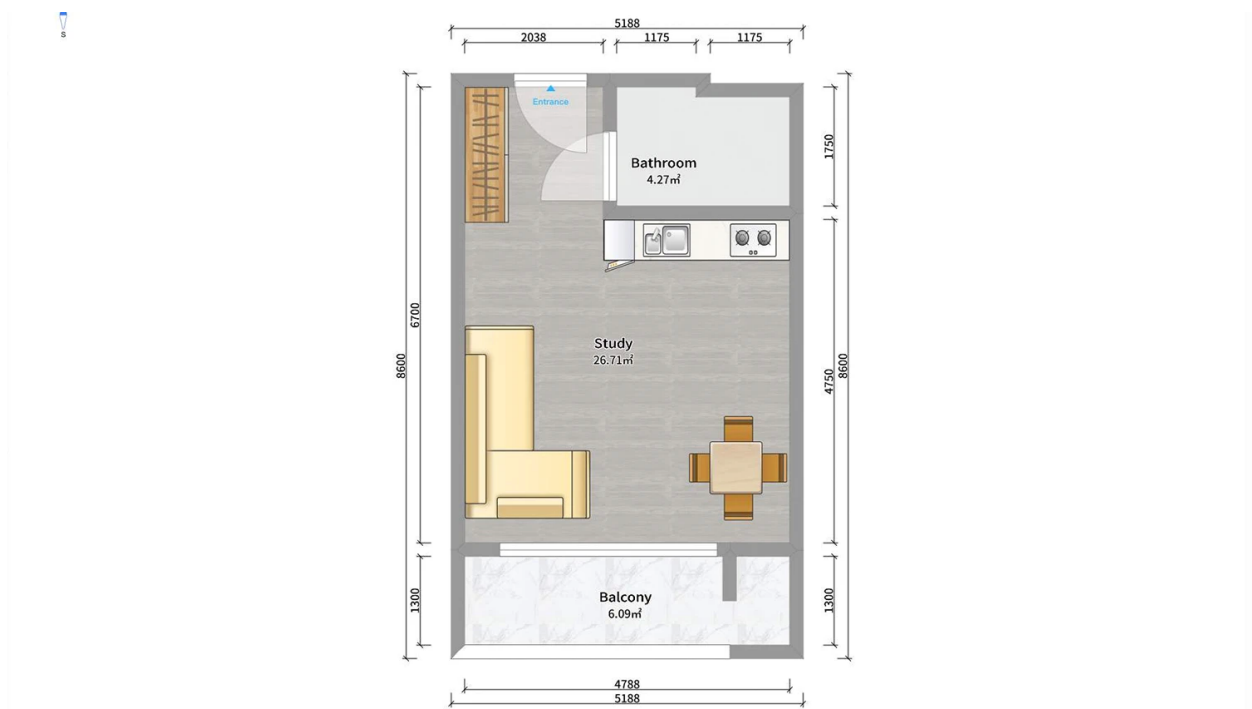

Apartment # 27

Total area: 36.9 m²
Balcony: 6.1 m²

Internal area: 30.8 m²