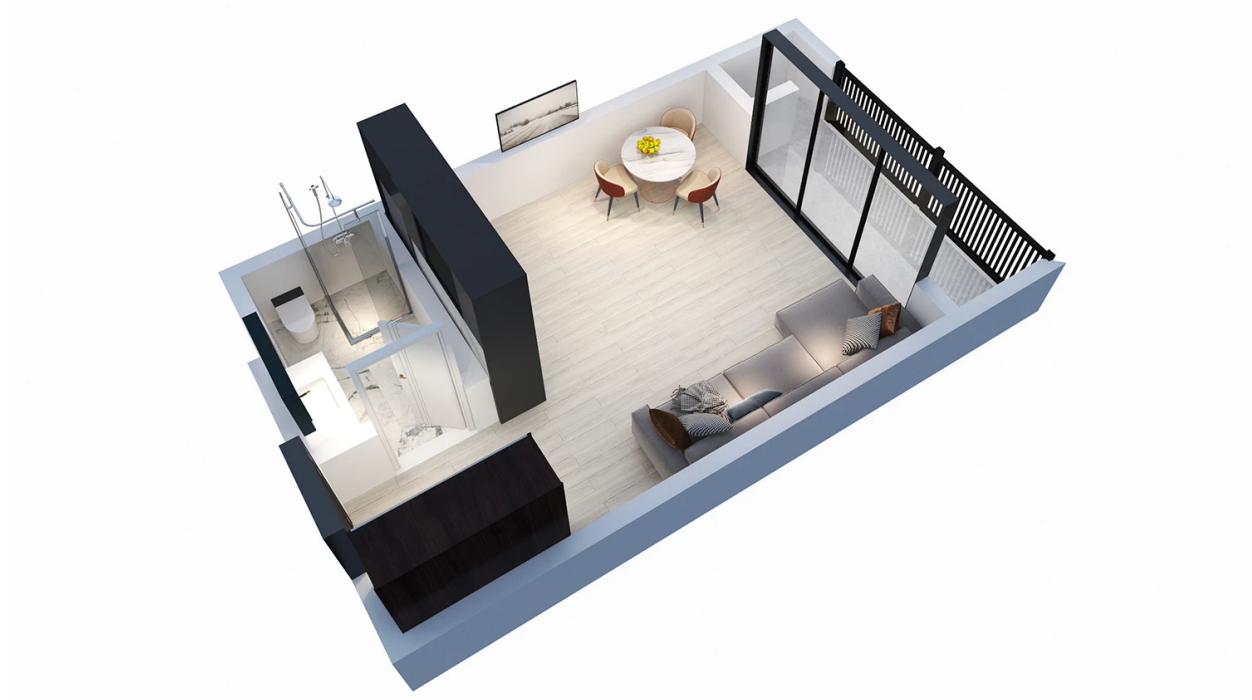

Apartment # 27

Total area: 36.9 m²
Balcony: 6.1 m²

Internal area: 30.8 m²