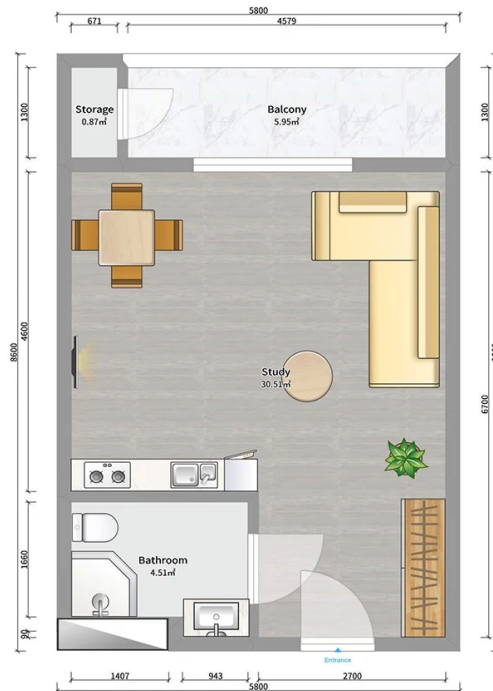

Apartment # 47

Total area: 41.7 m²
Balcony: 6.8 m²

Internal area: 34.9 m²