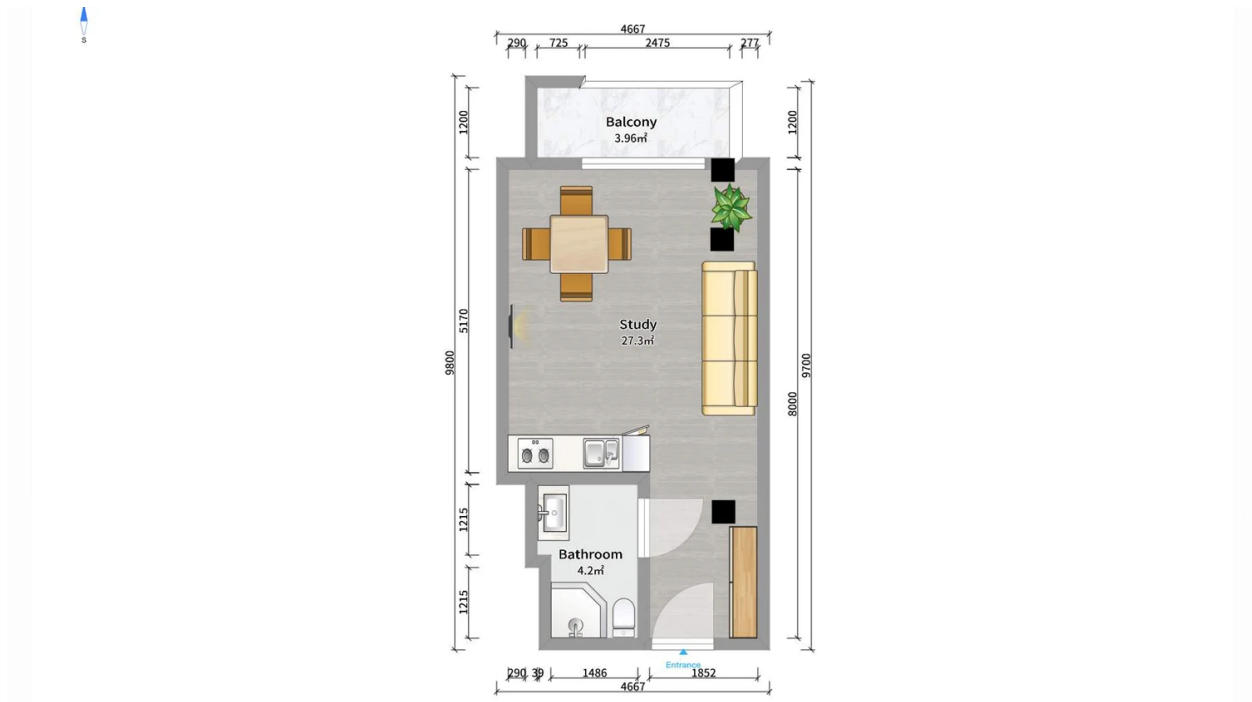

Apartment # 62

Total area: 35.5 m²
Balcony: 3.8 m²

Internal area: 31.7 m²