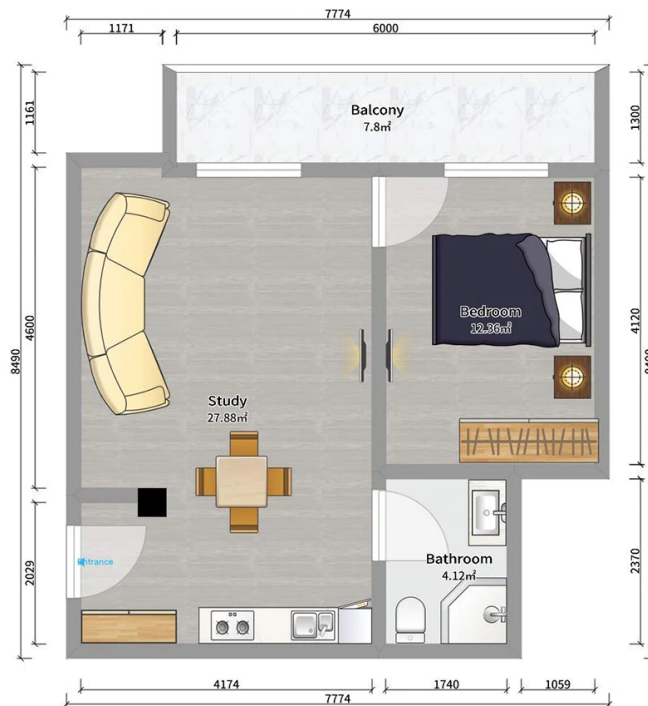

## Apartment # 73

0 0

**Total area: 51.3 m<sup>2</sup>**  
**Balcony: 7.6 m<sup>2</sup>**

**Internal area: 43.7 m<sup>2</sup>**