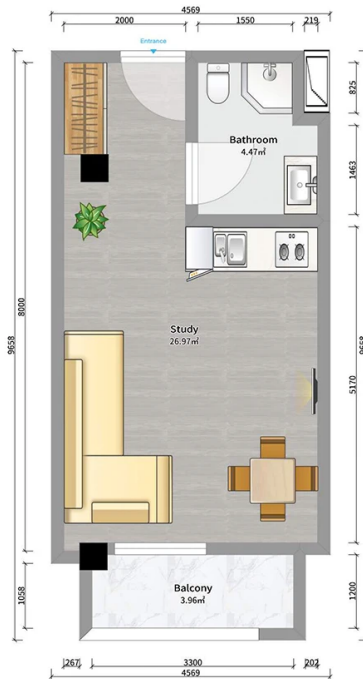

## Apartment # 108

**Total area: 34.7 m<sup>2</sup>**  
**Balcony: 3.8 m<sup>2</sup>**

**Internal area: 30.9 m<sup>2</sup>**